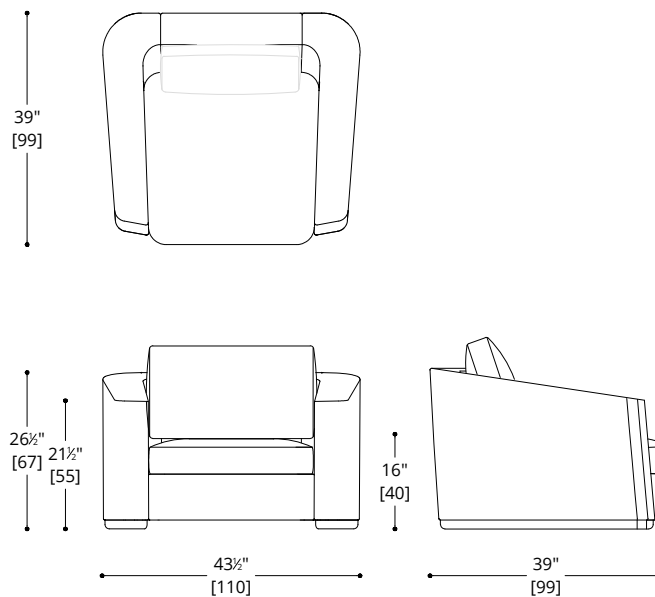

ATELIER PURCELL

TUYA LOUNGE CHAIR WITH LOOSE SEAT

ATELIER PURCELL

TUYA LOUNGE CHAIR WITH LOOSE SEAT

BASE

All Standard Wood

COM Required

Base & Back: 6 m [6.5yd]

Seat: 1.8m [2 yd]

Back Pillow: 1 m [1 yd]

COL Required

Base & Back: 10.8 m² [117 ft²]

Seat: 3.4 m² [36 ft²]

Back Pillow: 1.7 m² [1 ft²]

NOTES:

PLEASE CONFIRM DETAILS OF THIS TEAR SHEET WITH YOUR LOCAL SALES ASSOCIATE.

ATELIER PURCELL

TUYA LOUNGE CHAIR

TUYA LOUNGE CHAIR

BASE

All Standard Wood

COM Required

Base & Back: 6 m [6.5yd]

Seat: 1.4m [1.5 yd]

Back Pillow: 1 m [1 yd]

COL Required

Base & Back: 10.8 m² [117 ft²]

Seat: 2.5 m² [27 ft²]

Back Pillow: 1.7 m² [1 ft²]

NOTES:

PLEASE CONFIRM DETAILS OF THIS TEAR SHEET WITH YOUR LOCAL SALES ASSOCIATE.