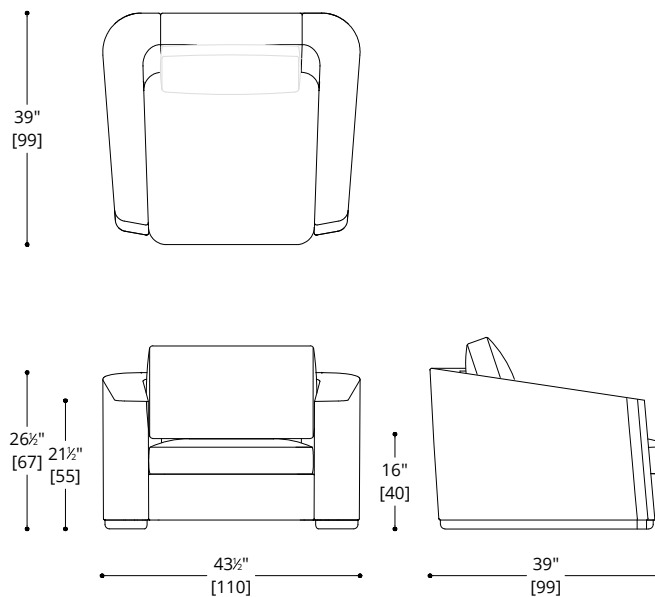

ATELIER PURCELL

TUYA LOUNGE CHAIR WITH LOOSE SEAT

ATELIER PURCELL

TUYA LOUNGE CHAIR WITH LOOSE SEAT

BASE

All Standard Wood

COM Required

Base & Back: 6 m [6.5yd]

Seat: 1.8m [2 yd]

Back Pillow: 1 m [1 yd]

COL Required

Base & Back: 10.8 m² [117 ft²]

Seat: 3.4 m² [36 ft²]

Back Pillow: 1.7 m² [1 ft²]

NOTES:

PLEASE CONFIRM DETAILS OF THIS TEAR SHEET WITH YOUR LOCAL SALES ASSOCIATE.

ATELIER PURCELL

TUYA LOUNGE CHAIR

TUYA LOUNGE CHAIR

BASE

All Standard Wood

COM Required

Base & Back: 6 m [6.5yd]

Seat: 1.4m [1.5 yd]