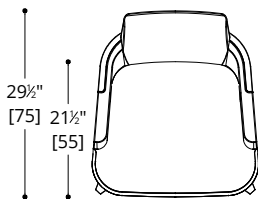

ATELIER PURCELL

HENLEY LOUNGE CHAIR AND OTTOMAN

ATELIER PURCELL

HENLEY LOUNGE CHAIR AND OTTOMAN

LEGS

Standard Wood

LOUNGE CHAIR

COM Required: 5m [5 yd]

COL Required: 9 m² [90 ft²]

OTTOMAN

COM Required: 3 m [3 yd]

COL Required: 5 m² [54 ft²]

U.S. NOTE ONLY:

ROLLING STOCK FRAME OPTIONS:

NATURAL WALNUT (NW08) /

NORDIC OAK (NO16) / ONYX OAK
(OO15).

ALL OTHER STANDARD WOOD
FINISHES MINIMUM ORDER
QUANTITY: 2 - LEAD TIME 14-18
WEEKS.

NOTES:

PLEASE CONFIRM DETAILS OF THIS TEAR SHEET WITH YOUR LOCAL SALES ASSOCIATE.

Purcell Design reserves the right to make technological and aesthetic improvements to its models, including changes to the sizes and materials, without notice. The technical drawings do not define the details of the product. The measurements shown are indicative and may undergo changes. In particular, the dimensions relevant to the padded parts are subject to usage tolerances over time caused by the normal adjustment of the padding. For specific information, please contact us directly or the dealer closest to you.