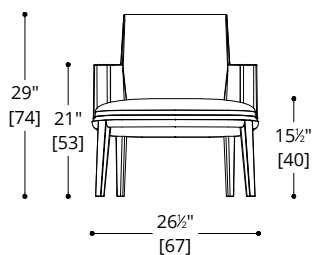

ATELIER PURCELL

HENLEY LOUNGE CHAIR AND OTTOMAN

ATELIER PURCELL

HENLEY LOUNGE CHAIR AND OTTOMAN

LEGS

Standard Wood

LOUNGE CHAIR

COM Required: 5m [5 yd]

COL Required: 9 m² [90 ft²]

OTTOMAN

COM Required: 3 m [3 yd]

COL Required: 5 m² [54 ft²]

U.S. NOTE ONLY:

ROLLING STOCK FRAME OPTIONS:

NATURAL WALNUT (NW08) /

NORDIC OAK (NO16) / ONYX OAK
(OO15).

ALL OTHER STANDARD WOOD
FINISHES MINIMUM ORDER
QUANTITY: 2 - LEAD TIME 14-18
WEEKS.

NOTES:

PLEASE CONFIRM DETAILS OF THIS TEAR SHEET WITH YOUR LOCAL SALES ASSOCIATE.

Purcell Design reserves the right to make technological and aesthetic improvements to its models, including changes to the sizes and materials, without notice. The technical drawings do not define the details of the product. The measurements shown are indicative and may undergo changes. In particular, the dimensions relevant to the padded parts are subject to usage tolerances over time caused by the normal adjustment of the padding. For specific information, please contact us directly or the dealer closest to you.