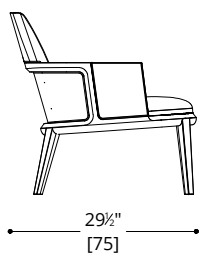

ATELIER PURCELL

HENLEY LOUNGE CHAIR AND OTTOMAN

ATELIER PURCELL

HENLEY LOUNGE CHAIR AND OTTOMAN

LEGS

Standard Wood

LOUNGE CHAIR

COM Required: 5m [5 yd]

COL Required: 9 m² [90 ft²]

OTTOMAN

COM Required: 3 m [3 yd]

COL Required: 5 m² [54 ft²]

U.S. NOTE ONLY:

ROLLING STOCK FRAME OPTIONS:

NATURAL WALNUT (NW08) /

NORDIC OAK (NO16) / ONYX OAK
(OO15).