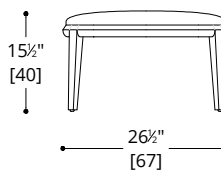

ATELIER PURCELL

HENLEY LOUNGE CHAIR AND OTTOMAN

ATELIER PURCELL

HENLEY LOUNGE CHAIR AND OTTOMAN

LEGS

Standard Wood

LOUNGE CHAIR

COM Required: 5m [5 yd]

COL Required: 9 m² [90 ft²]

OTTOMAN

COM Required: 3 m [3 yd]

COL Required: 5 m² [54 ft²]

U.S. NOTE ONLY:

ROLLING STOCK FRAME OPTIONS:

NATURAL WALNUT (NW08) /

NORDIC OAK (NO16) / ONYX OAK
(OO15).

ALL OTHER STANDARD WOOD
FINISHES MINIMUM ORDER
QUANTITY: 2 - LEAD TIME 14-18
WEEKS.

NOTES:

PLEASE CONFIRM DETAILS OF THIS TEAR SHEET WITH YOUR LOCAL SALES ASSOCIATE.

Purcell Design reserves the right to make technological and aesthetic improvements to its models, including changes to the sizes and materials, without notice. The technical drawings do not define the details of the product. The measurements shown are indicative and may undergo changes. In particular, the dimensions relevant to the padded parts are subject to usage tolerances over time caused by the normal adjustment of the padding. For specific information, please contact us directly or the dealer closest to you.