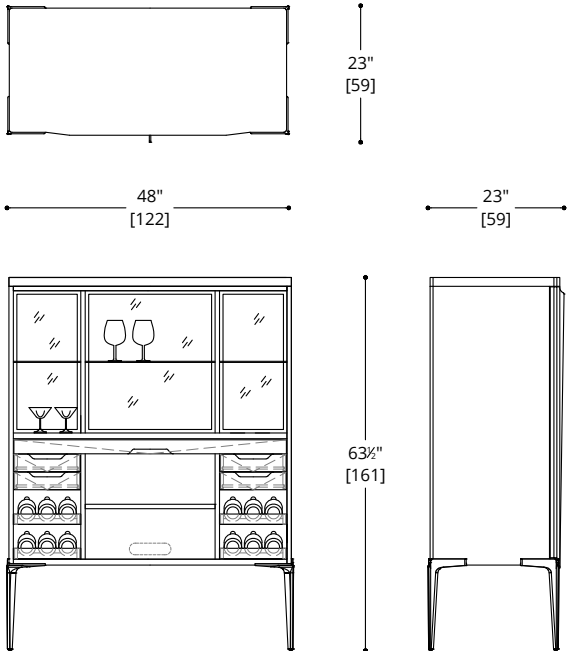

ATELIER PURCELL

KHEPERA DRINK CABINET

KHEPERA DRINK CABINET

LEGS & HANDLES

Standard Metal: Brushed Brass (SMBB33), Brushed Stainless Steel (SMBS35).

Hand Patinated Metal: Hand Patinated Light Bronze (HPLB36), Hand Patinated Dark Bronze (HPDB37).

CARCASS

Laquer
Standard Wood
Premium Wood
High Build Polished

MARBLE

Nero Marquina, Carrara

CARCASS DIMENSIONS

47" W x 21.5" L x 49" H

NOTES:

PLEASE CONFIRM DETAILS OF THIS TEAR SHEET WITH YOUR LOCAL SALES ASSOCIATE.