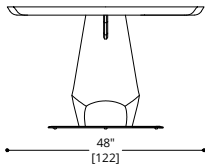

ATELIER PURCELL

HENLEY SQUARE DINING TABLES