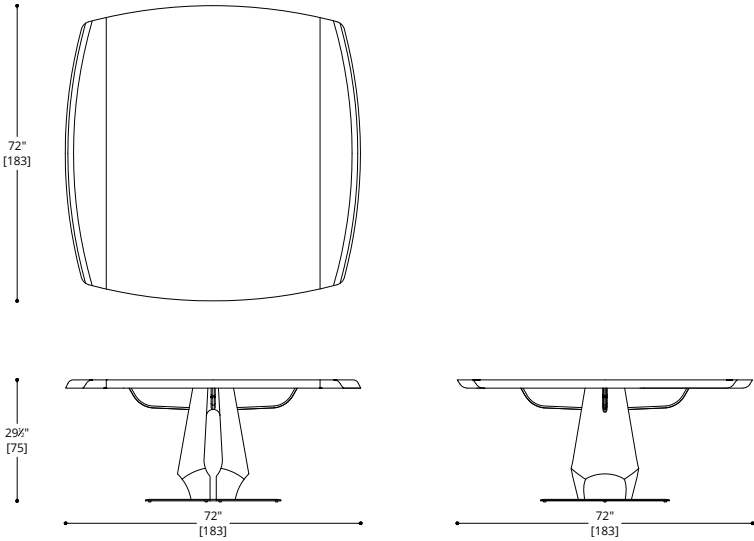

CONTACT AP FOR
POSSIBLE OTHER OPTIONS

NOTES:

PLEASE CONFIRM DETAILS OF THIS TEAR SHEET WITH YOUR LOCAL SALES ASSOCIATE.

ATELIER PURCELL

HENLEY SQUARE DINING TABLES

HENLEY SQUARE DINING TABLES

SQUARE 72" DINING TABLE