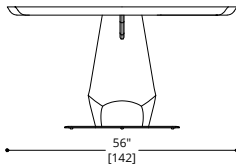

CONTACT AP FOR
POSSIBLE OTHER OPTIONS

NOTES:

PLEASE CONFIRM DETAILS OF THIS TEAR SHEET WITH YOUR LOCAL SALES ASSOCIATE.

ATELIER PURCELL

HENLEY SQUARE DINING TABLES

HENLEY SQUARE DINING TABLES

SQUARE 56" DINING TABLE