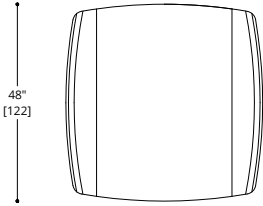

ATELIER PURCELL

HENLEY SQUARE DINING TABLES

HENLEY SQUARE DINING TABLES

SQUARE 48" DINING TABLE

TOP & BASE

Standard Walnut
Standard Oak

BASE PLATE

Standard Metal: Obsidian (SMO34),
Brushed Aluminium (SMBA39)

CONTACT AP FOR
POSSIBLE OTHER OPTIONS

NOTES:

PLEASE CONFIRM DETAILS OF THIS TEAR SHEET WITH YOUR LOCAL SALES ASSOCIATE.

ATELIER PURCELL

HENLEY SQUARE DINING TABLES

HENLEY SQUARE DINING TABLES

SQUARE 56" DINING TABLE