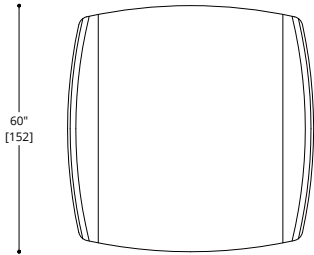

ATELIER PURCELL

HENLEY SQUARE DINING TABLES