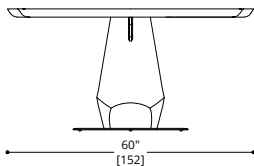

ATELIER PURCELL

HENLEY SQUARE DINING TABLES