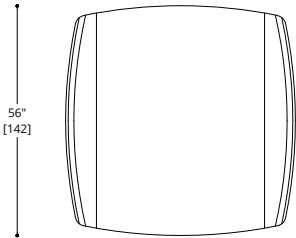

CONTACT AP FOR
POSSIBLE OTHER OPTIONS

NOTES:

PLEASE CONFIRM DETAILS OF THIS TEAR SHEET WITH YOUR LOCAL SALES ASSOCIATE.

ATELIER PURCELL

HENLEY SQUARE DINING TABLES

HENLEY SQUARE DINING TABLES

SQUARE 56" DINING TABLE