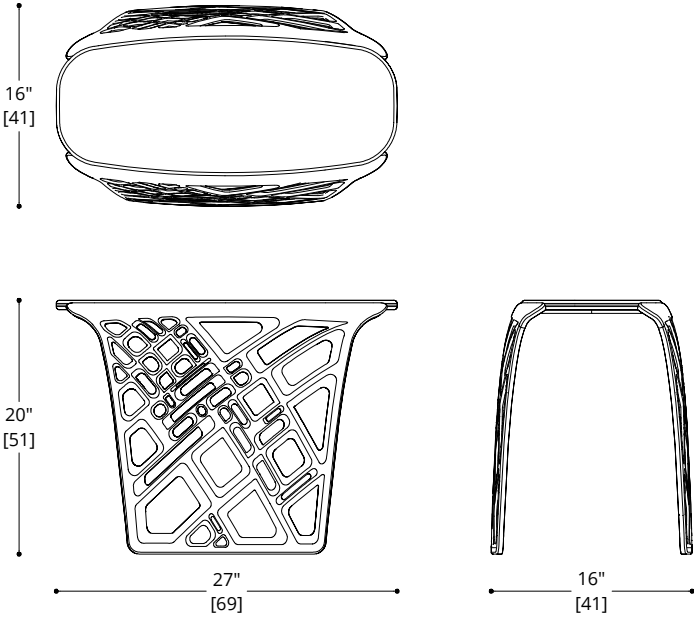

ATELIER PURCELL

GOSSAMER SIDE TABLE

ATELIER PURCELL

GOSSAMER SIDE TABLE

LEGS

Hand Patinated Metal: Hand Patinated Light Bronze (HPLB36), Hand Patinated Dark Bronze (HPDB37).

TOP

Nero Marquina
Carrara
White Tiger

NOTES:

PLEASE CONFIRM DETAILS OF THIS TEAR SHEET WITH YOUR LOCAL SALES ASSOCIATE.

Purcell Design reserves the right to make technological and aesthetic improvements to its models, including changes to the sizes and materials, without notice. The technical drawings do not define the details of the product. The measurements shown are indicative and may undergo changes. In particular, the dimensions relevant to the padded parts are subject to usage tolerances over time caused by the normal adjustment of the padding. For specific information, please contact us directly or the dealer closest to you.